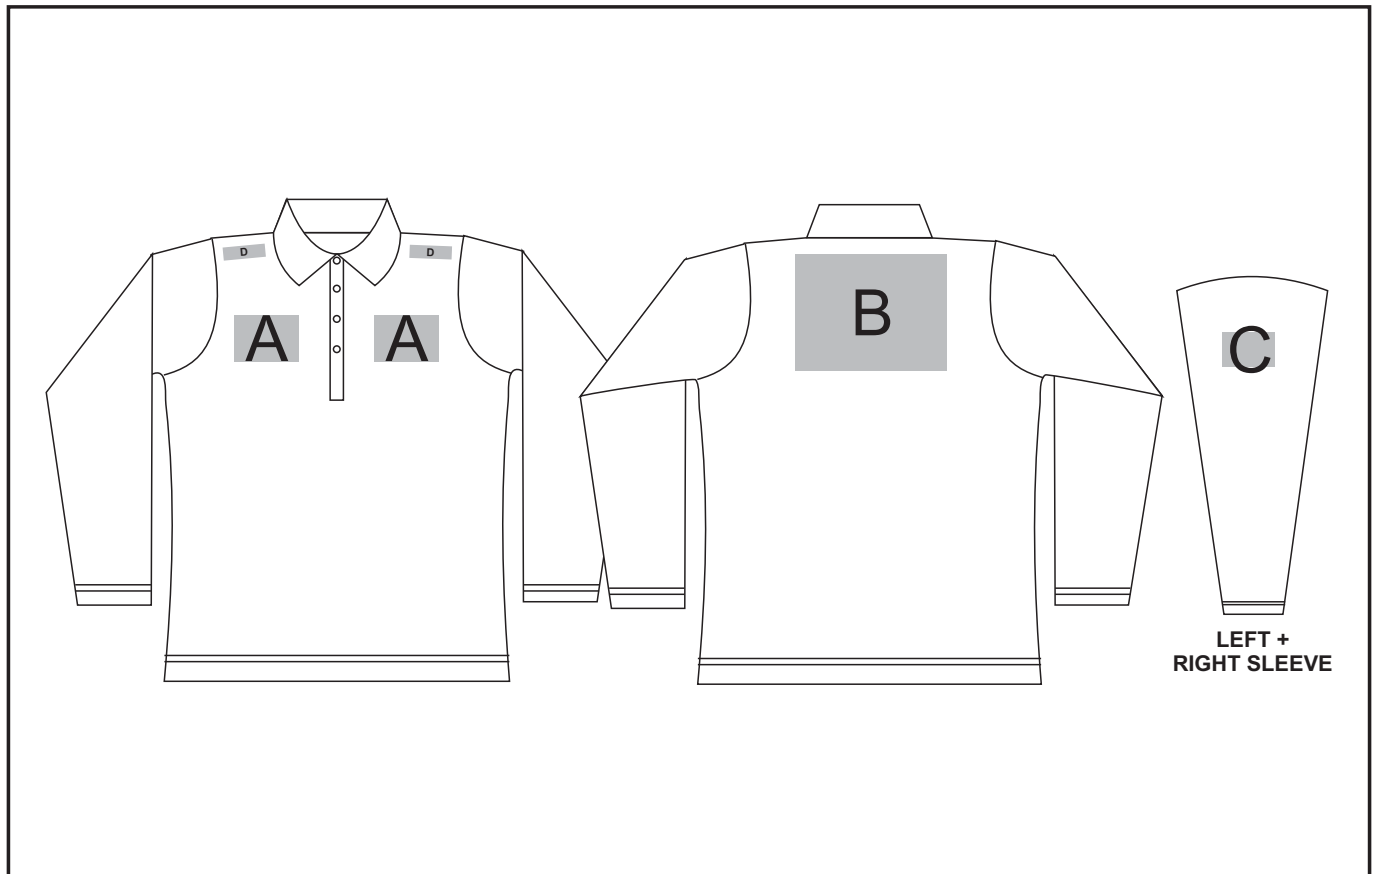

BAS-3431

Boston Long Sleeve Golf Shirt - Ladies

Need to know:

- Includes 1-Position Embroidery **OR** 1-Position Digital Transfer (setup fee applies)
- **EMB/DTC inclusive parameters: Left/Right Chest = 100mm x 100mm OR Back = 8000mm²**
- Please note Pos D will be branded +/- 20mm from the top seam

Branding Options:

Position A

1. Embroidery (EMB) - 9 colours
Size: 100mm diameter
2. Screen Print (SA) - 6 colours
Size: 100mm wide x 80mm high
3. Digital Transfer Clothing (DTC) - Full colour
Size: 100mm wide x 100mm high

Position B

1. Embroidery (EMB) - 9 colours
Size: 200mm wide x 200mm high
2. Screen Print (SA) - 6 colours
Size: 260mm wide x 200mm high
3. Digital Transfer Clothing (DTC) - Full colour
Size: 210mm wide x 148mm high

1. Digital Transfer Clothing (DTC) - Full Colour
Size: 70mm wide x 20mm high